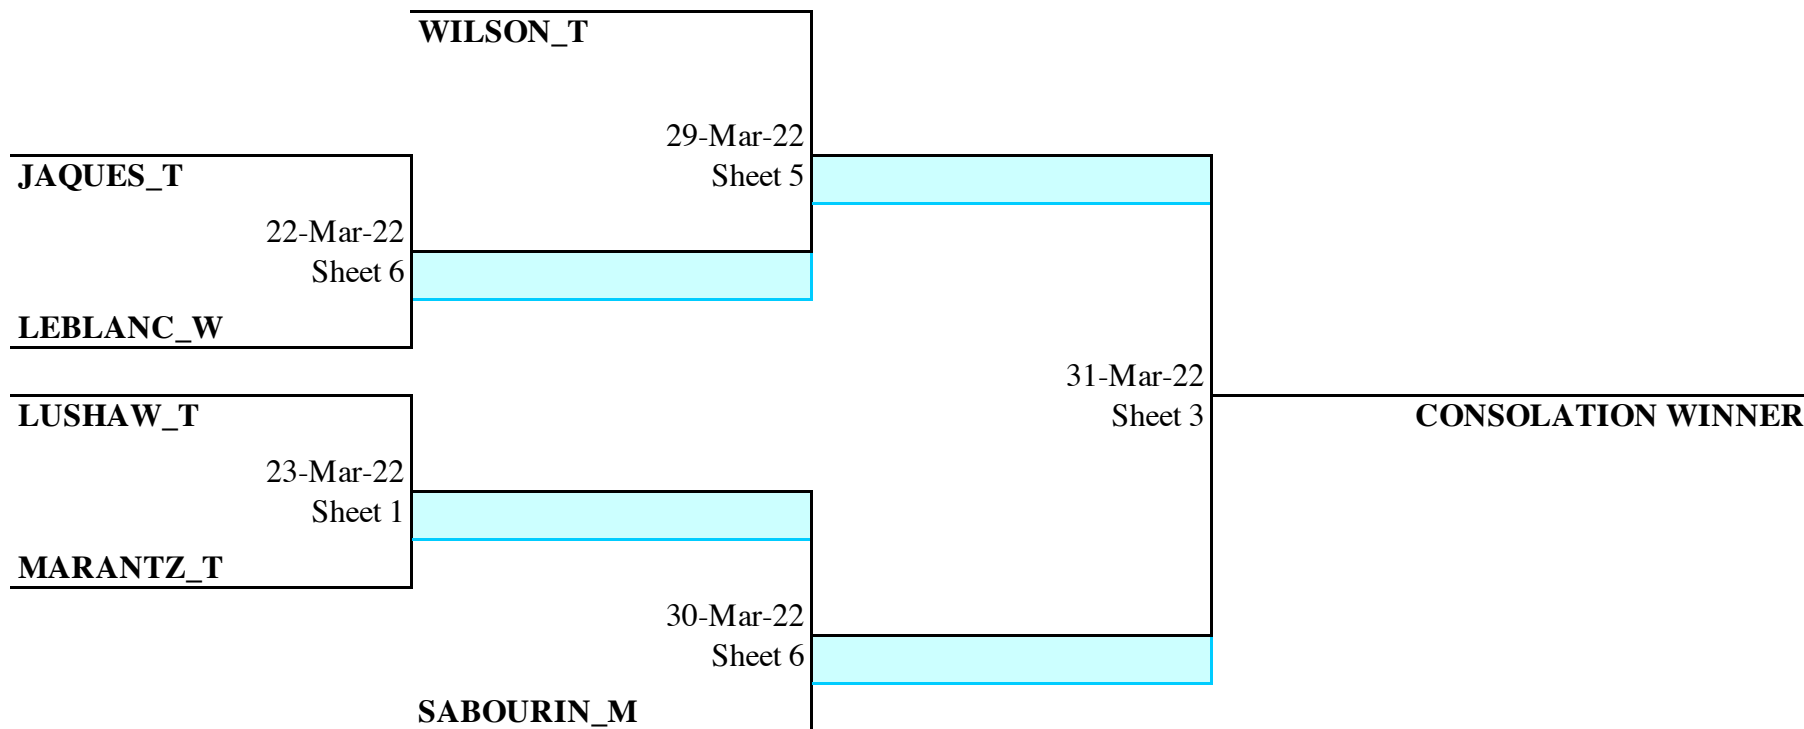

**ALL DRAWS SCHEDULED FOR 7:00 PM**

**ALL DRAWS SCHEDULED FOR 7:00 PM**

**ALL DRAWS SCHEDULED FOR 7:00 PM**

**ALL DRAWS SCHEDULED FOR 7:00 PM**

**ALL DRAWS SCHEDULED FOR 7:00 PM**

**ALL DRAWS SCHEDULED FOR 7:00 PM**