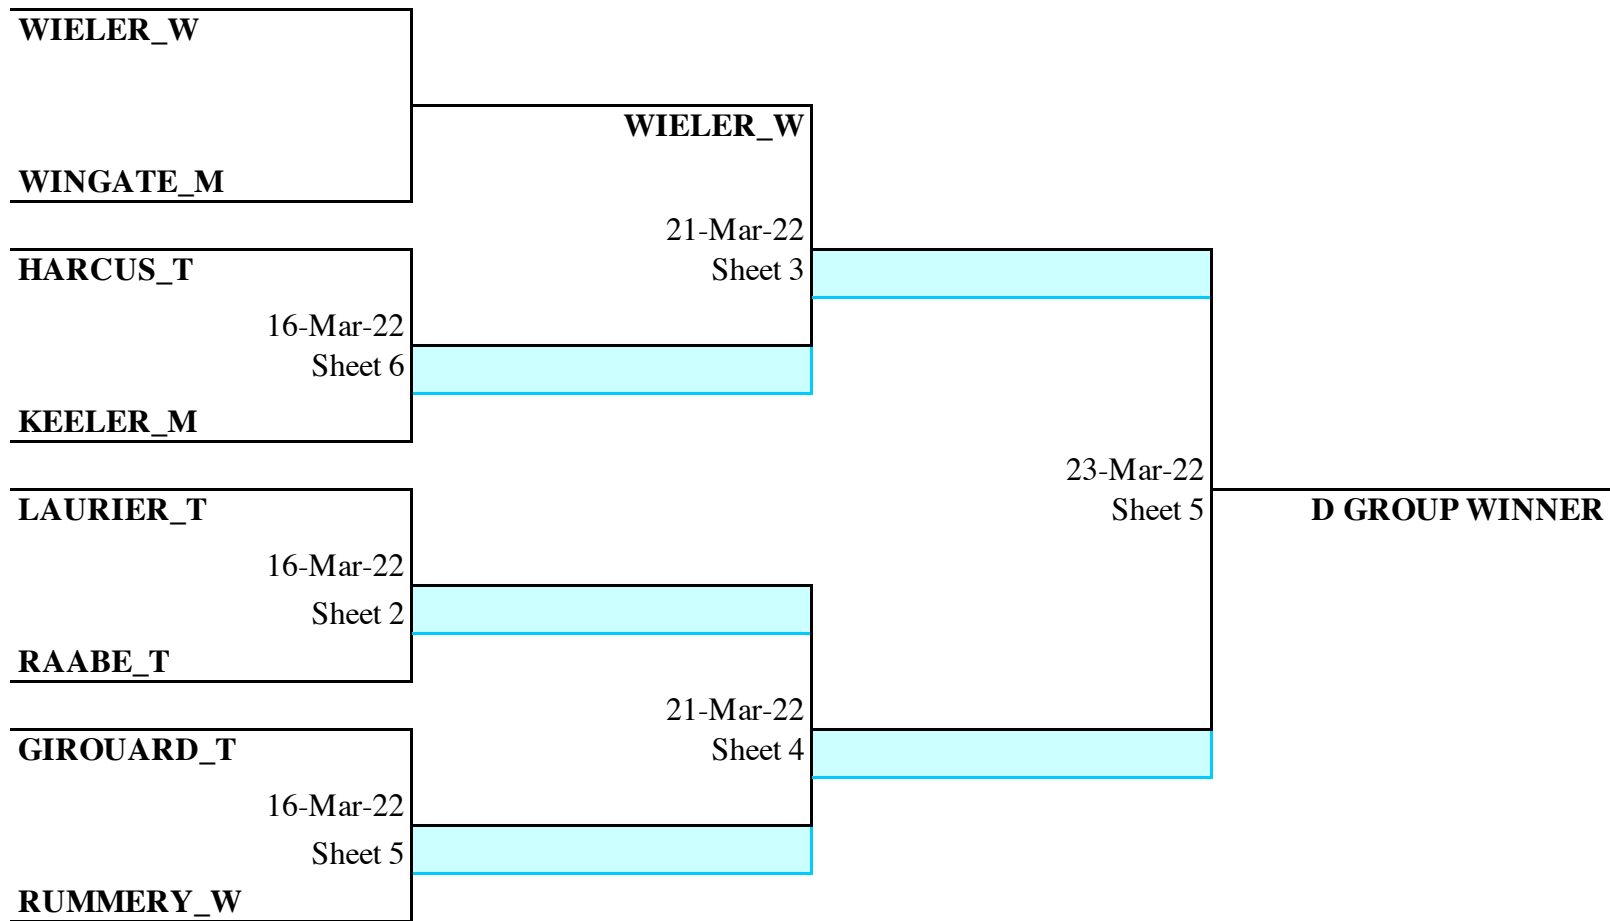

**ALL DRAWS SCHEDULED FOR 7:00 PM**

**ALL DRAWS SCHEDULED FOR 7:00 PM**

**ALL DRAWS SCHEDULED FOR 7:00 PM**

**ALL DRAWS SCHEDULED FOR 7:00 PM**

**ALL DRAWS SCHEDULED FOR 7:00 PM**

**ALL DRAWS SCHEDULED FOR 7:00 PM**