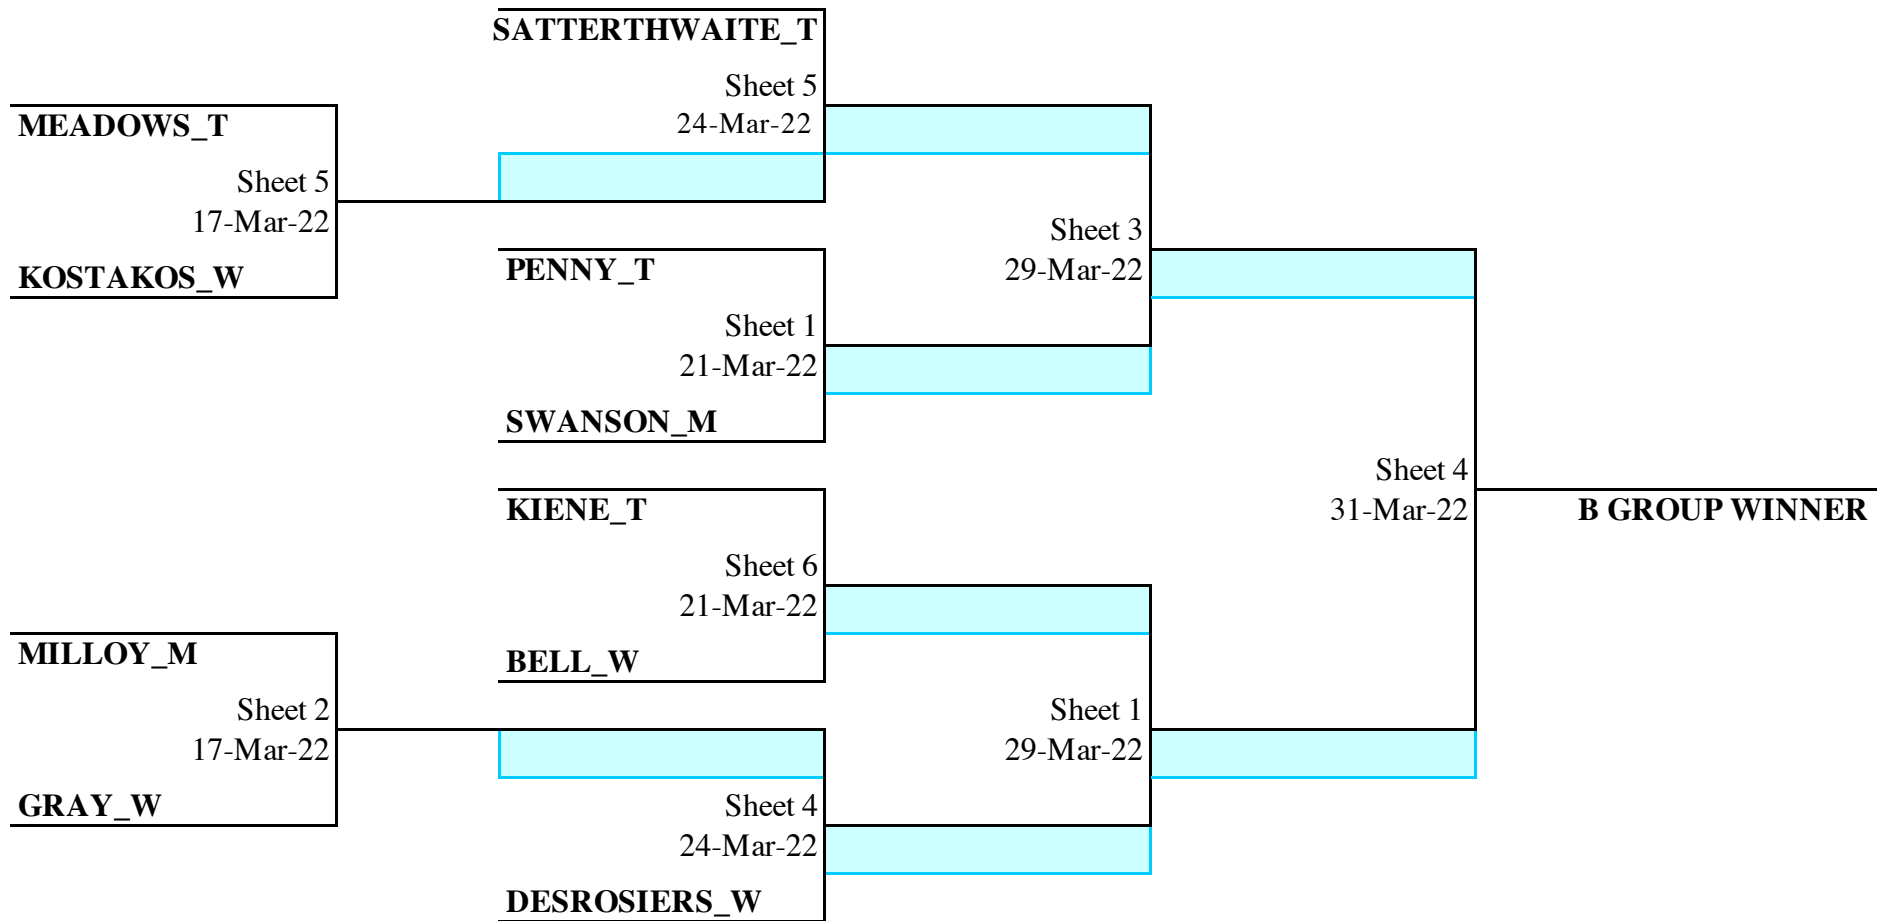

**ALL DRAWS SCHEDULED FOR 7:00 PM**

**ALL DRAWS SCHEDULED FOR 7:00 PM**

**ALL DRAWS SCHEDULED FOR 7:00 PM**

**ALL DRAWS SCHEDULED FOR 7:00 PM**

**ALL DRAWS SCHEDULED FOR 7:00 PM**

**ALL DRAWS SCHEDULED FOR 7:00 PM**