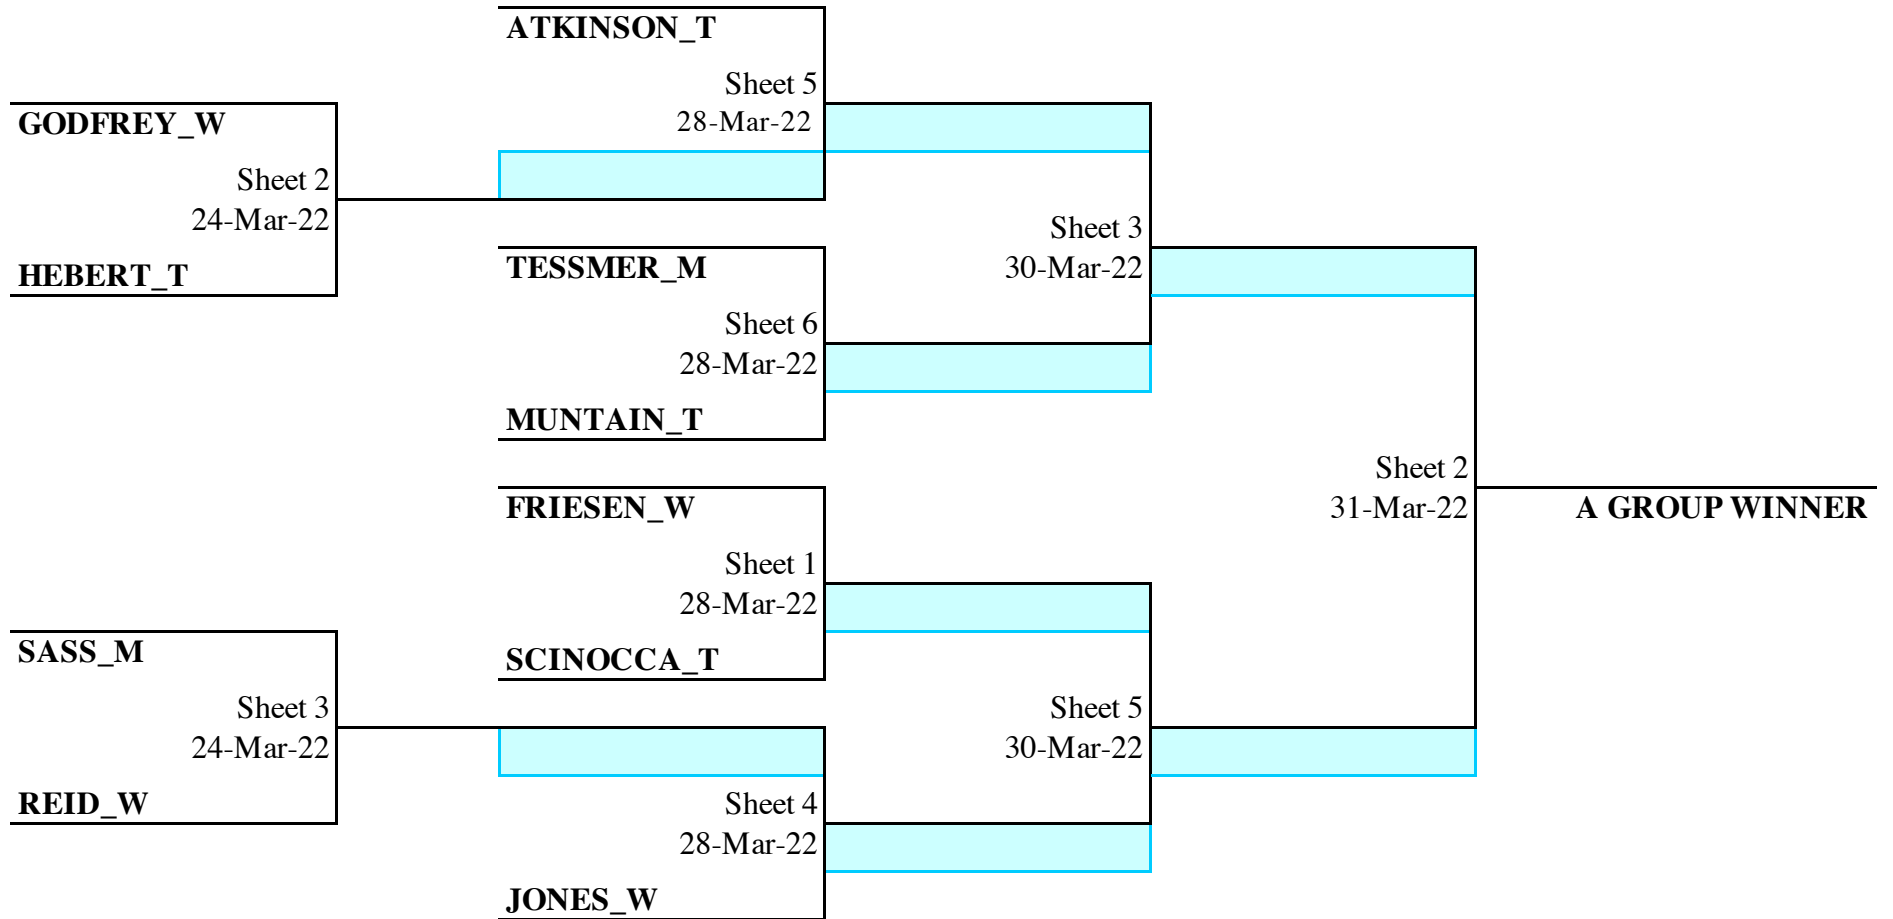

**ALL DRAWS SCHEDULED FOR 7:00 PM**

**ALL DRAWS SCHEDULED FOR 7:00 PM**

**ALL DRAWS SCHEDULED FOR 7:00 PM**

**ALL DRAWS SCHEDULED FOR 7:00 PM**

**ALL DRAWS SCHEDULED FOR 7:00 PM**

**ALL DRAWS SCHEDULED FOR 7:00 PM**