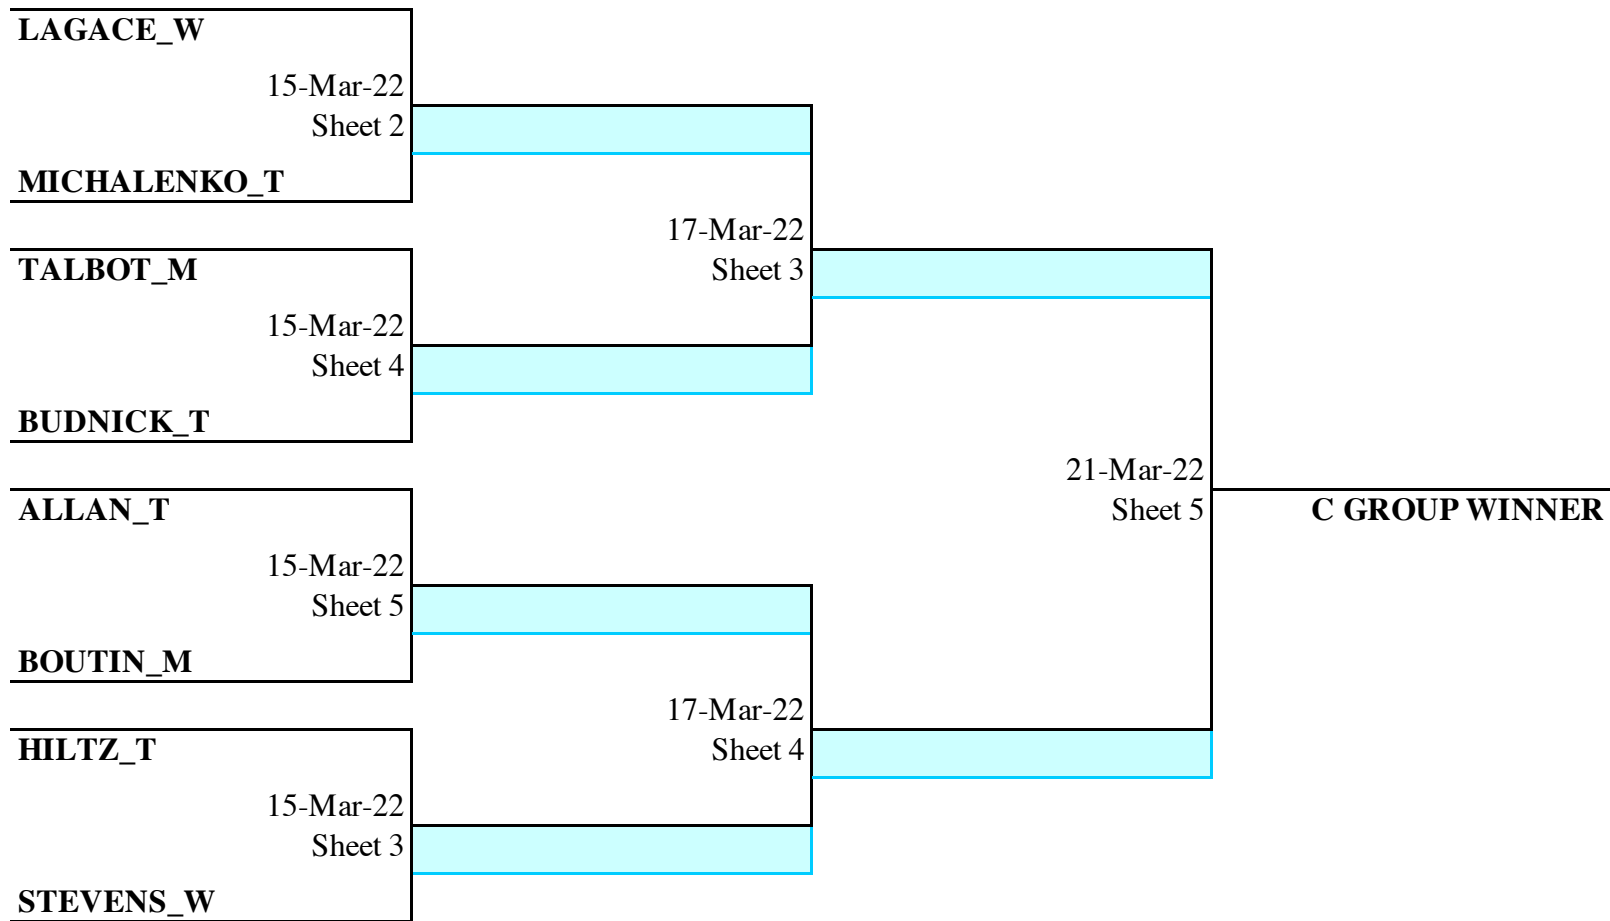

**ALL DRAWS SCHEDULED FOR 7:00 PM**

**ALL DRAWS SCHEDULED FOR 7:00 PM**

**ALL DRAWS SCHEDULED FOR 7:00 PM**

**ALL DRAWS SCHEDULED FOR 7:00 PM**

**ALL DRAWS SCHEDULED FOR 7:00 PM**

**ALL DRAWS SCHEDULED FOR 7:00 PM**